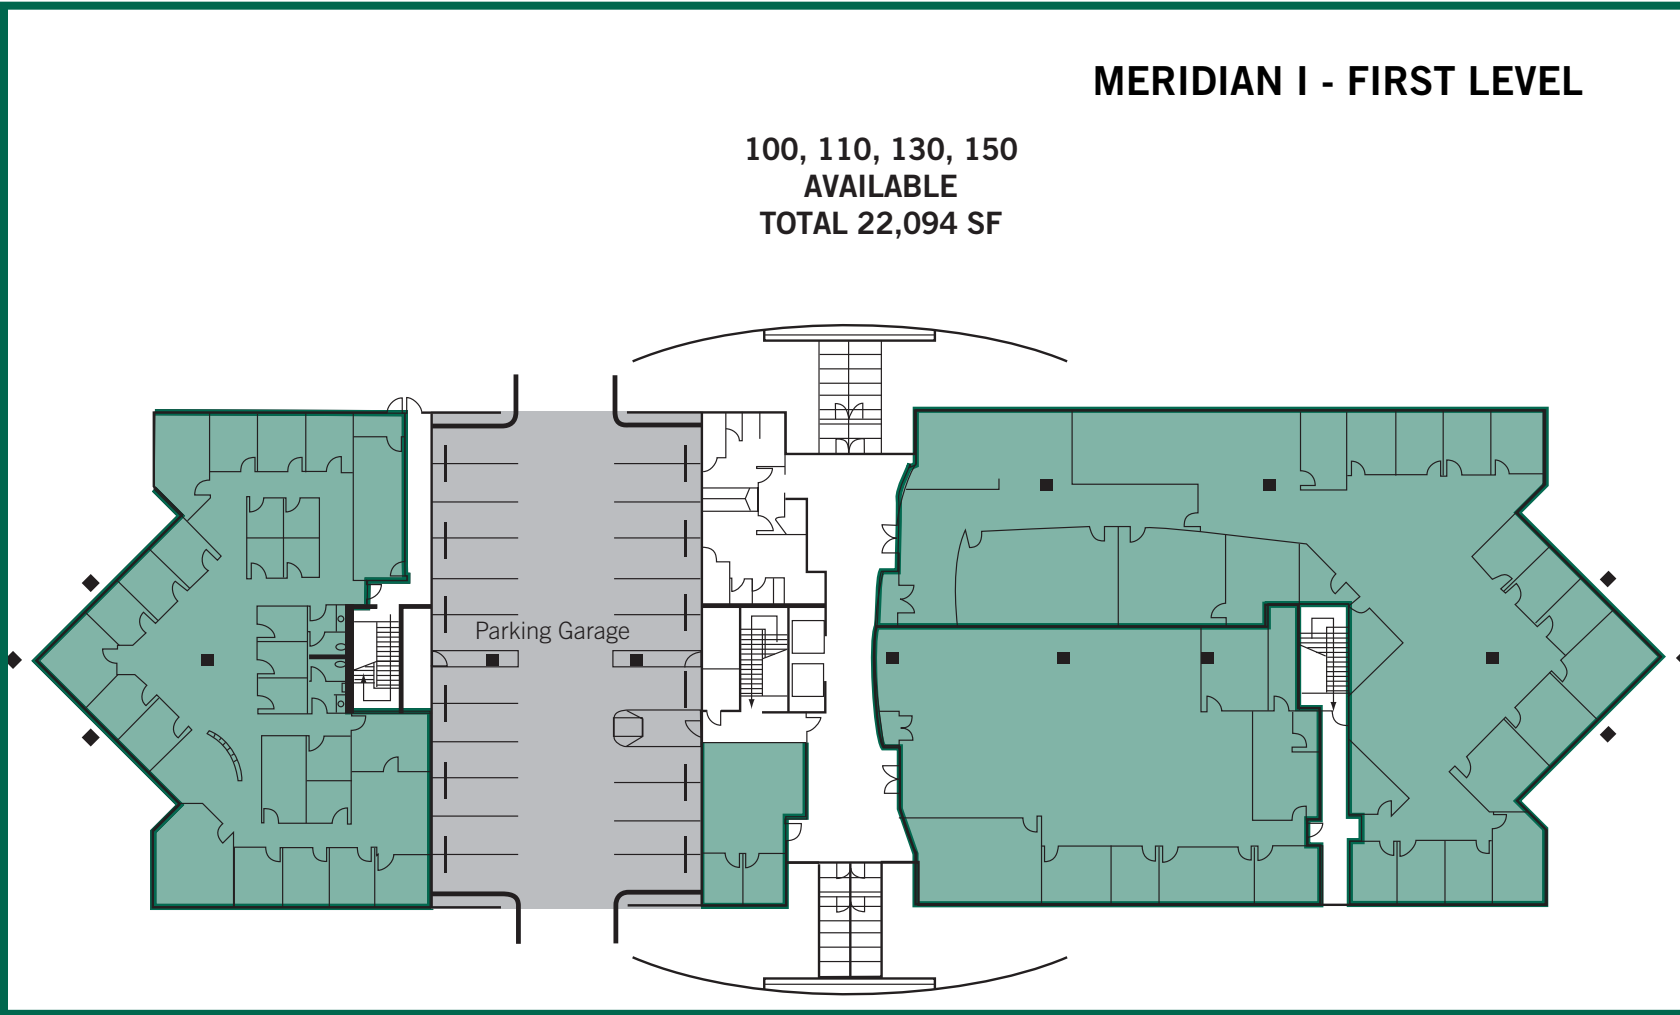

Meridian Corporate Center I & II | 9780 & 9800 Pyramid Ct, Englewood, CO

MERIDIAN I - FIRST LEVEL

100, 110, 130, 150
AVAILABLE
TOTAL 22,094 SF

BUILDING DETAILS

Property Overview

Meridian I	117,556 sq. ft.
Meridian II	120,332 sq. ft.
Total GLA	237,888 sq. ft.
Stories	4
Parking (I / II)	523 / 436

Space Available

1 - First Floor	711 - 15,365 sq. ft.
1 - Second Floor	31,825 sq. ft.
1 - Third Floor	2,436 - 7,083 sq. ft.
1 - Fourth Floor	6,256 - 8,325 sq. ft.
2 - First Floor	6,083 sq. ft.
2 - Second Floor	4,095 - 7,825 sq. ft.

- Leased
- Vacant

Meridian Corporate Center 1 & 2 | 9780 & 9800 Pyramid Ct, Englewood, CO

MERIDIAN I - SECOND LEVEL

220, 250, 260
AVAILABLE
TOTAL 31,825 SF

BUILDING DETAILS

Property Overview

Meridian I	117,556 sq. ft.
Meridian II	120,332 sq. ft.
Total GLA	237,888 sq. ft.
Stories	4
Parking (I / II)	523 / 436