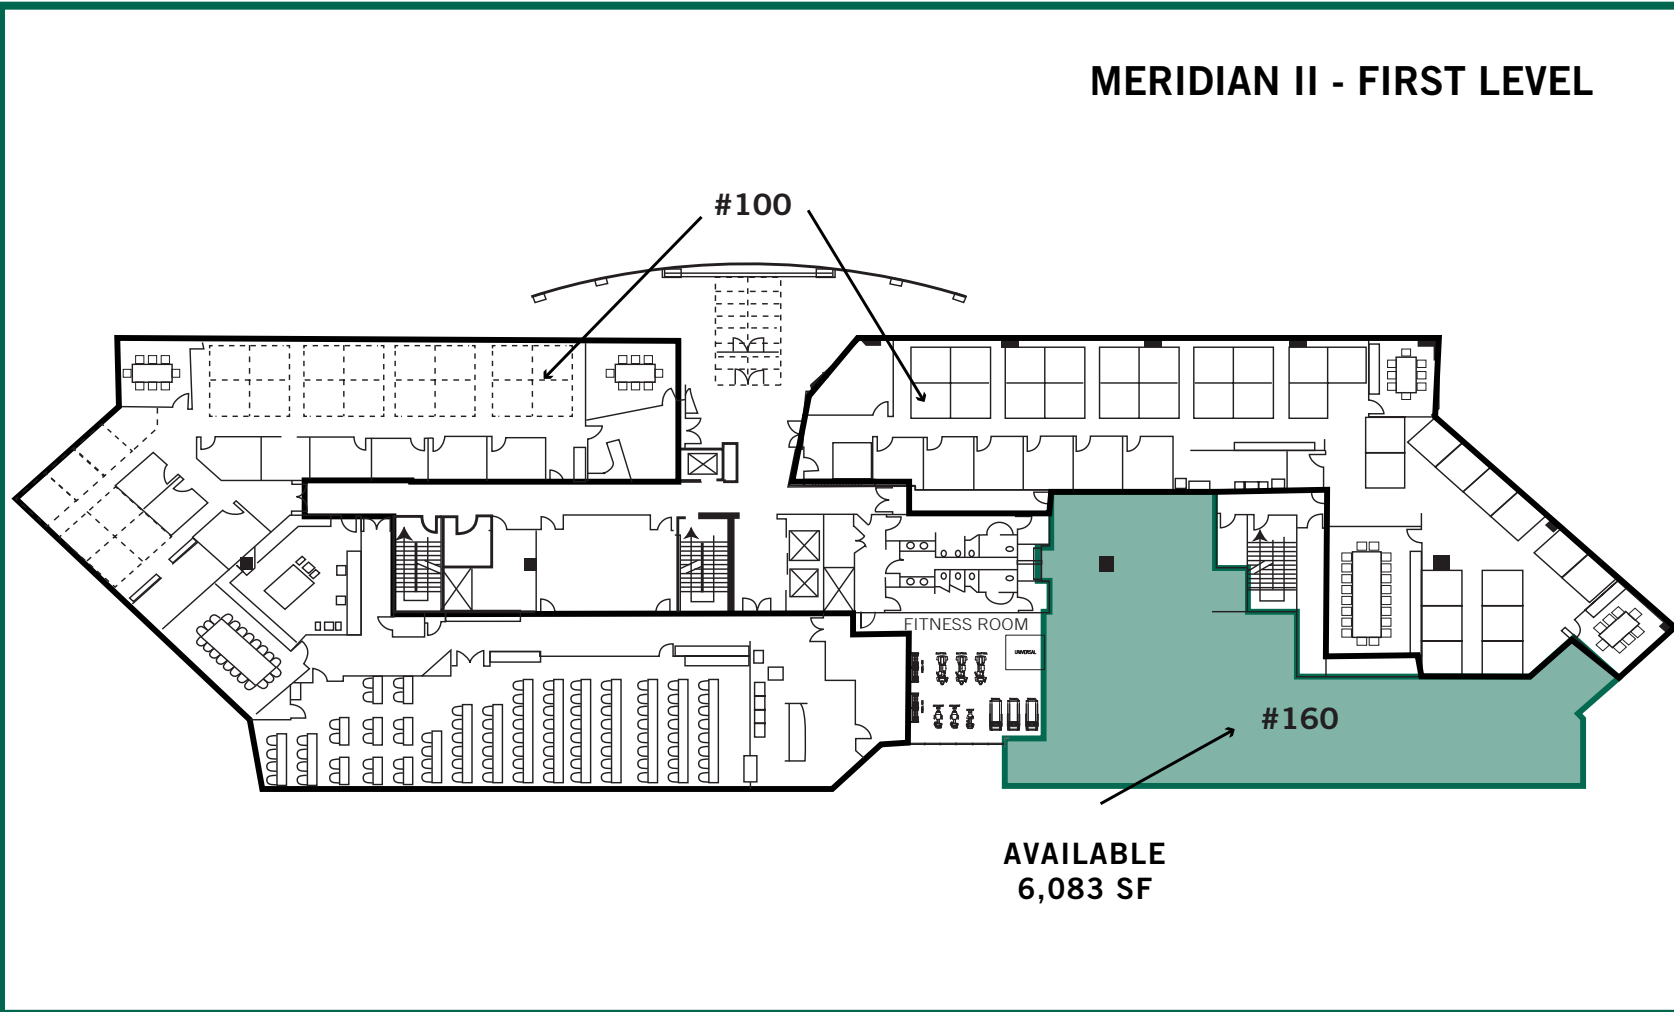

Space Available

1 - First Floor	711 - 15,365 sq. ft.
1 - Second Floor	31,825 sq. ft.
1 - Third Floor	2,436 - 7,083 sq. ft.
1 - Fourth Floor	6,256 - 8,325 sq. ft.
2 - First Floor	6,083 sq. ft.
2 - Second Floor	4,095 - 7,825 sq. ft.

- Leased
- Vacant

Meridian Corporate Center 1 & 2 | 9780 & 9800 Pyramid Ct, Englewood, CO

MERIDIAN I - THIRD LEVEL

BUILDING DETAILS

Property Overview	
Meridian I	117,556 sq. ft.
Meridian II	120,332 sq. ft.
Total GLA	237,888 sq. ft.
Stories	4
Parking (I / II)	523 / 436
Space Available	
1 - First Floor	711 - 15,365 sq. ft.
1 - Second Floor	31,825 sq. ft.
1 - Third Floor	2,436 - 7,083 sq. ft.
1 - Fourth Floor	6,256 - 8,325 sq. ft.
2 - First Floor	6,083 sq. ft.
2 - Second Floor	4,095 - 7,825 sq. ft.

- Leased
- Vacant

Meridian Corporate Center 1 & 2 | 9780 & 9800 Pyramid Ct, Englewood, CO

MERIDIAN I - FOURTH LEVEL

BUILDING DETAILS

Property Overview	
Meridian I	117,556 sq. ft.
Meridian II	120,332 sq. ft.
Total GLA	237,888 sq. ft.
Stories	4
Parking (I / II)	523 / 436
Space Available	
1 - First Floor	711 - 15,365 sq. ft.
1 - Second Floor	31,825 sq. ft.
1 - Third Floor	2,436 - 7,083 sq. ft.
1 - Fourth Floor	6,256 - 8,325 sq. ft.
2 - First Floor	6,083 sq. ft.
2 - Second Floor	4,095 - 7,825 sq. ft.

- Leased
- Vacant

Meridian Corporate Center 1 & 2 | 9780 & 9800 Pyramid Ct, Englewood, CO

MERIDIAN II - FIRST LEVEL

BUILDING DETAILS

Property Overview

Meridian I	117,556 sq. ft.
Meridian II	120,332 sq. ft.
Total GLA	237,888 sq. ft.
Stories	4
Parking (I / II)	523 / 436