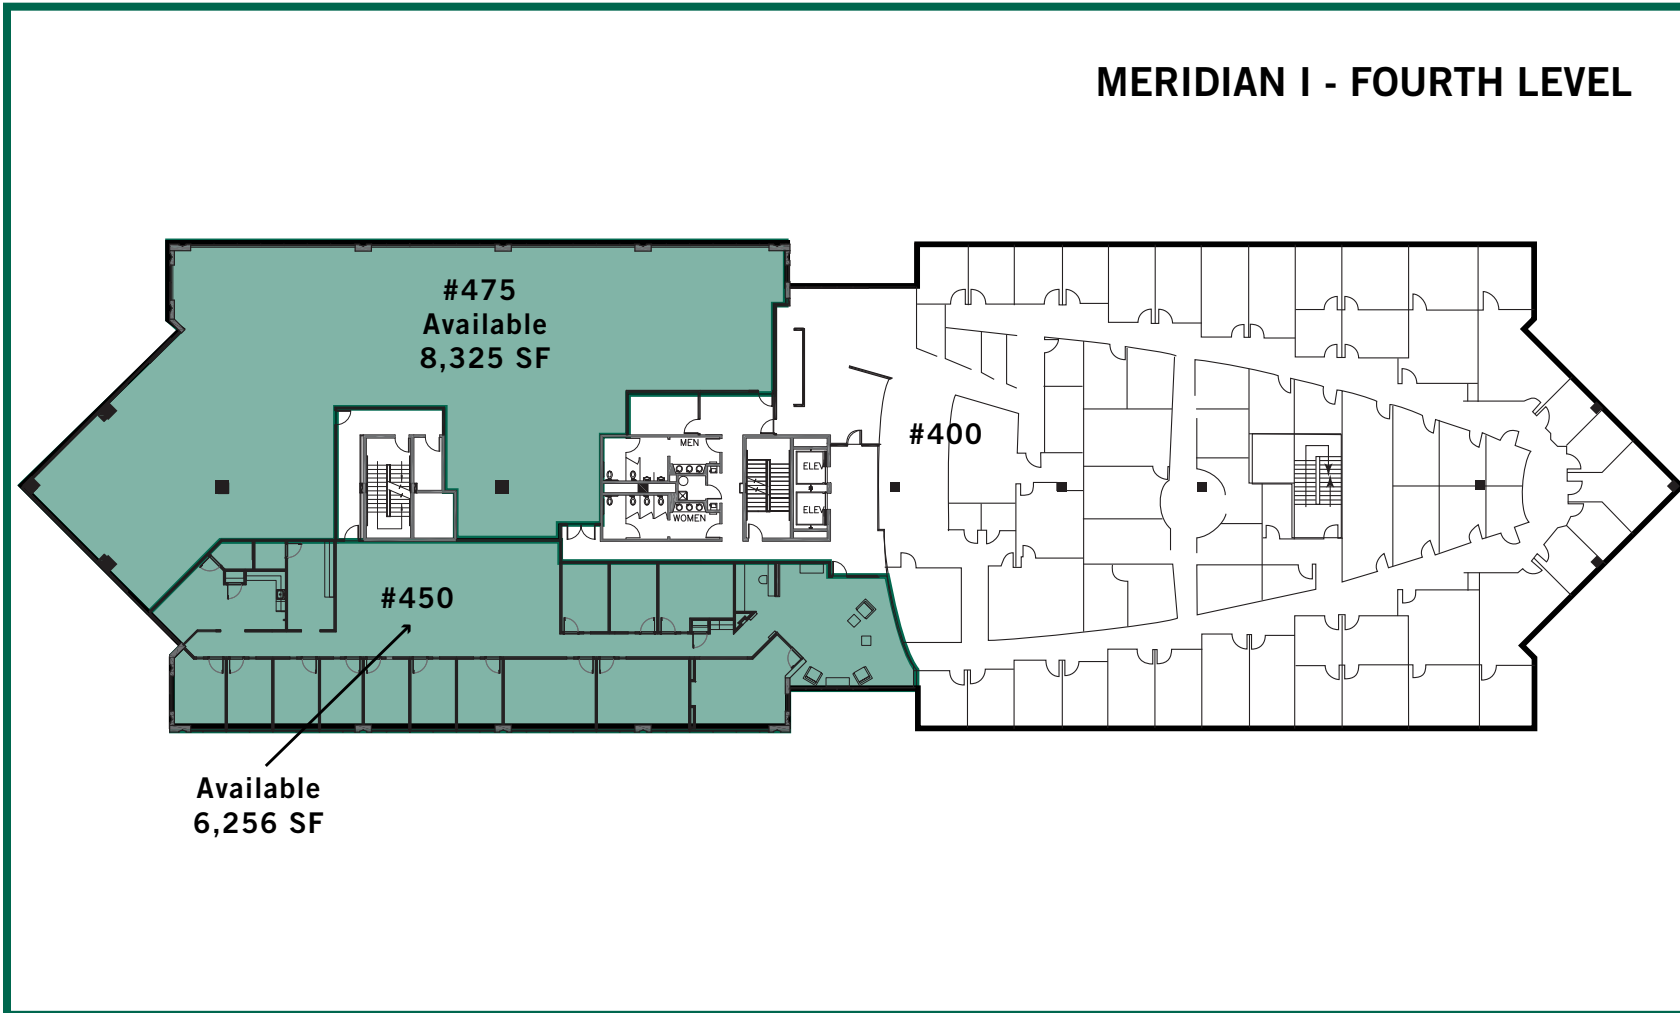

Space Available

1 - First Floor	711 - 15,365 sq. ft.
1 - Second Floor	31,825 sq. ft.
1 - Third Floor	2,436 - 7,083 sq. ft.
1 - Fourth Floor	6,256 - 8,325 sq. ft.
2 - First Floor	6,083 sq. ft.
2 - Second Floor	4,095 - 7,825 sq. ft.

- Leased
- Vacant

Meridian Corporate Center 1 & 2 | 9780 & 9800 Pyramid Ct, Englewood, CO

MERIDIAN I - THIRD LEVEL

BUILDING DETAILS

Property Overview	
Meridian I	117,556 sq. ft.
Meridian II	120,332 sq. ft.
Total GLA	237,888 sq. ft.
Stories	4
Parking (I / II)	523 / 436
Space Available	
1 - First Floor	711 - 15,365 sq. ft.
1 - Second Floor	31,825 sq. ft.
1 - Third Floor	2,436 - 7,083 sq. ft.
1 - Fourth Floor	6,256 - 8,325 sq. ft.
2 - First Floor	6,083 sq. ft.
2 - Second Floor	4,095 - 7,825 sq. ft.

- Leased
- Vacant

Meridian Corporate Center 1 & 2 | 9780 & 9800 Pyramid Ct, Englewood, CO

MERIDIAN I - FOURTH LEVEL

BUILDING DETAILS

Property Overview	
Meridian I	117,556 sq. ft.
Meridian II	120,332 sq. ft.
Total GLA	237,888 sq. ft.
Stories	4
Parking (I / II)	523 / 436
Space Available	
1 - First Floor	711 - 15,365 sq. ft.
1 - Second Floor	31,825 sq. ft.
1 - Third Floor	2,436 - 7,083 sq. ft.
1 - Fourth Floor	6,256 - 8,325 sq. ft.
2 - First Floor	6,083 sq. ft.
2 - Second Floor	4,095 - 7,825 sq. ft.

- Leased
- Vacant

Meridian Corporate Center 1 & 2 | 9780 & 9800 Pyramid Ct, Englewood, CO

MERIDIAN II - FIRST LEVEL

BUILDING DETAILS

Property Overview

Meridian I	117,556 sq. ft.
Meridian II	120,332 sq. ft.
Total GLA	237,888 sq. ft.
Stories	4
Parking (I / II)	523 / 436