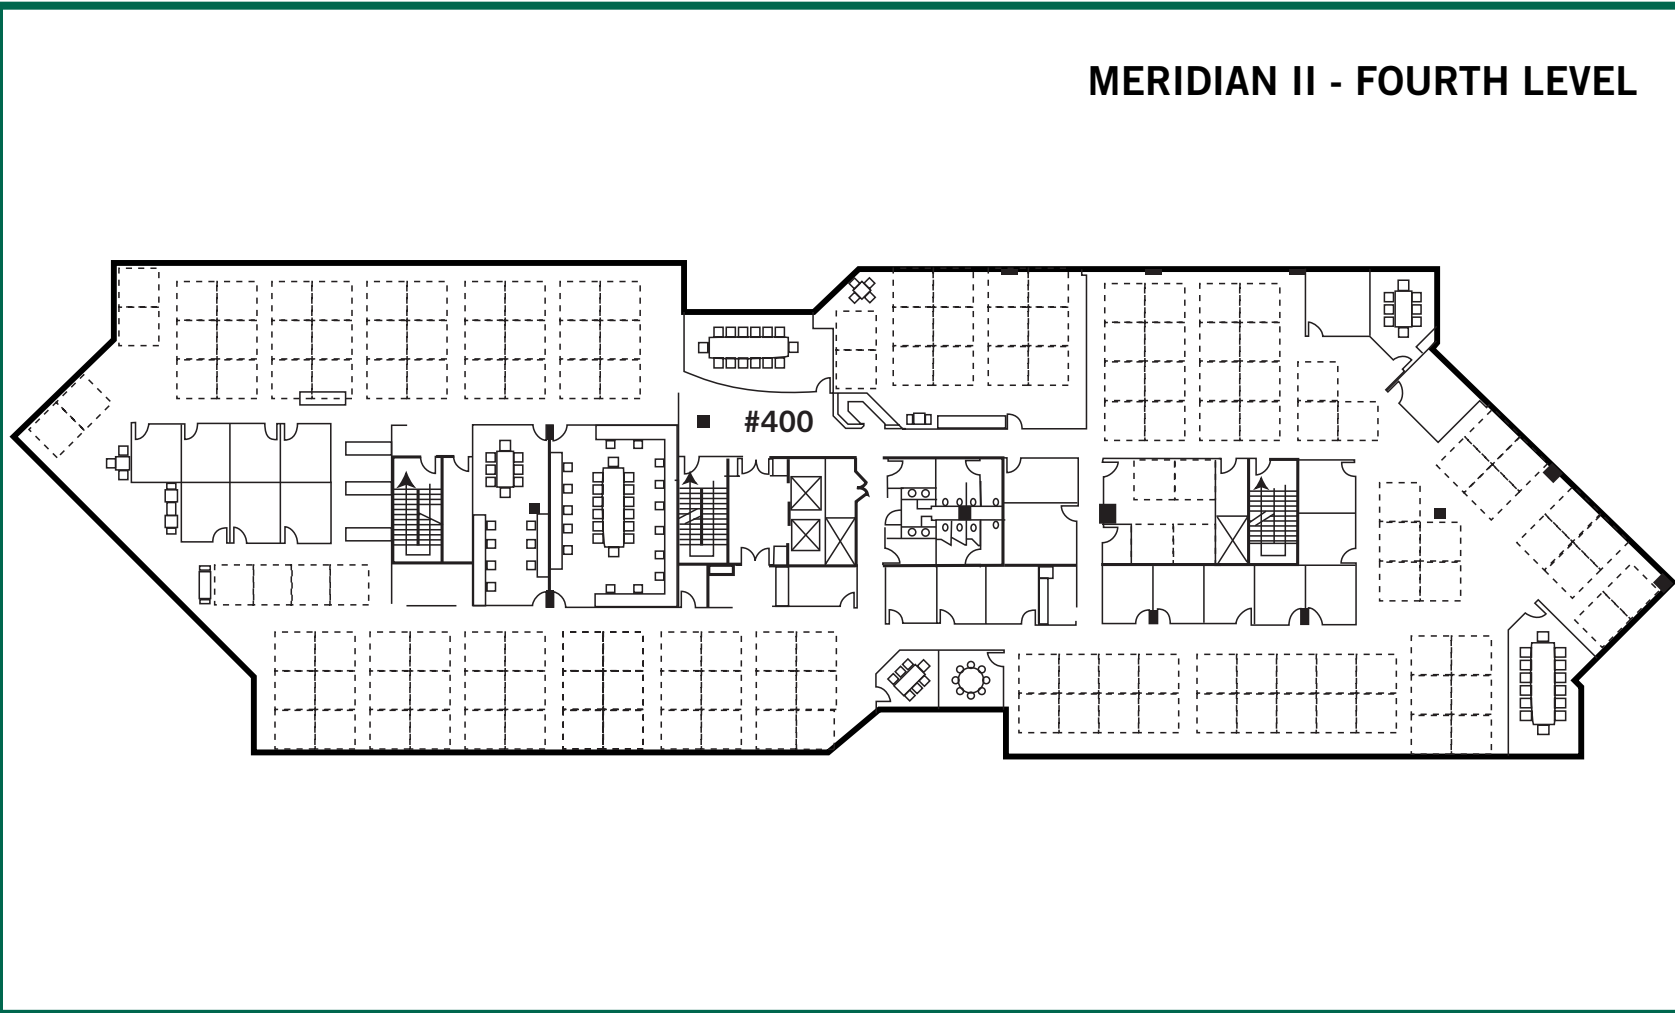

Meridian Corporate Center 1 & 2 | 9780 & 9800 Pyramid Ct, Englewood, CO

MERIDIAN II - FOURTH LEVEL

BUILDING DETAILS

Property Overview	
Meridian I	117,556 sq. ft.
Meridian II	120,332 sq. ft.
Total GLA	237,888 sq. ft.
Stories	4
Parking (I / II)	523 / 436
Space Available	
1 - First Floor	711 - 15,365 sq. ft.
1 - Second Floor	31,825 sq. ft.
1 - Third Floor	2,436 - 7,083 sq. ft.
1 - Fourth Floor	6,256 - 8,325 sq. ft.
2 - First Floor	6,083 sq. ft.
2 - Second Floor	4,095 - 7,825 sq. ft.

- ☐ Leased
- ☒ Vacant