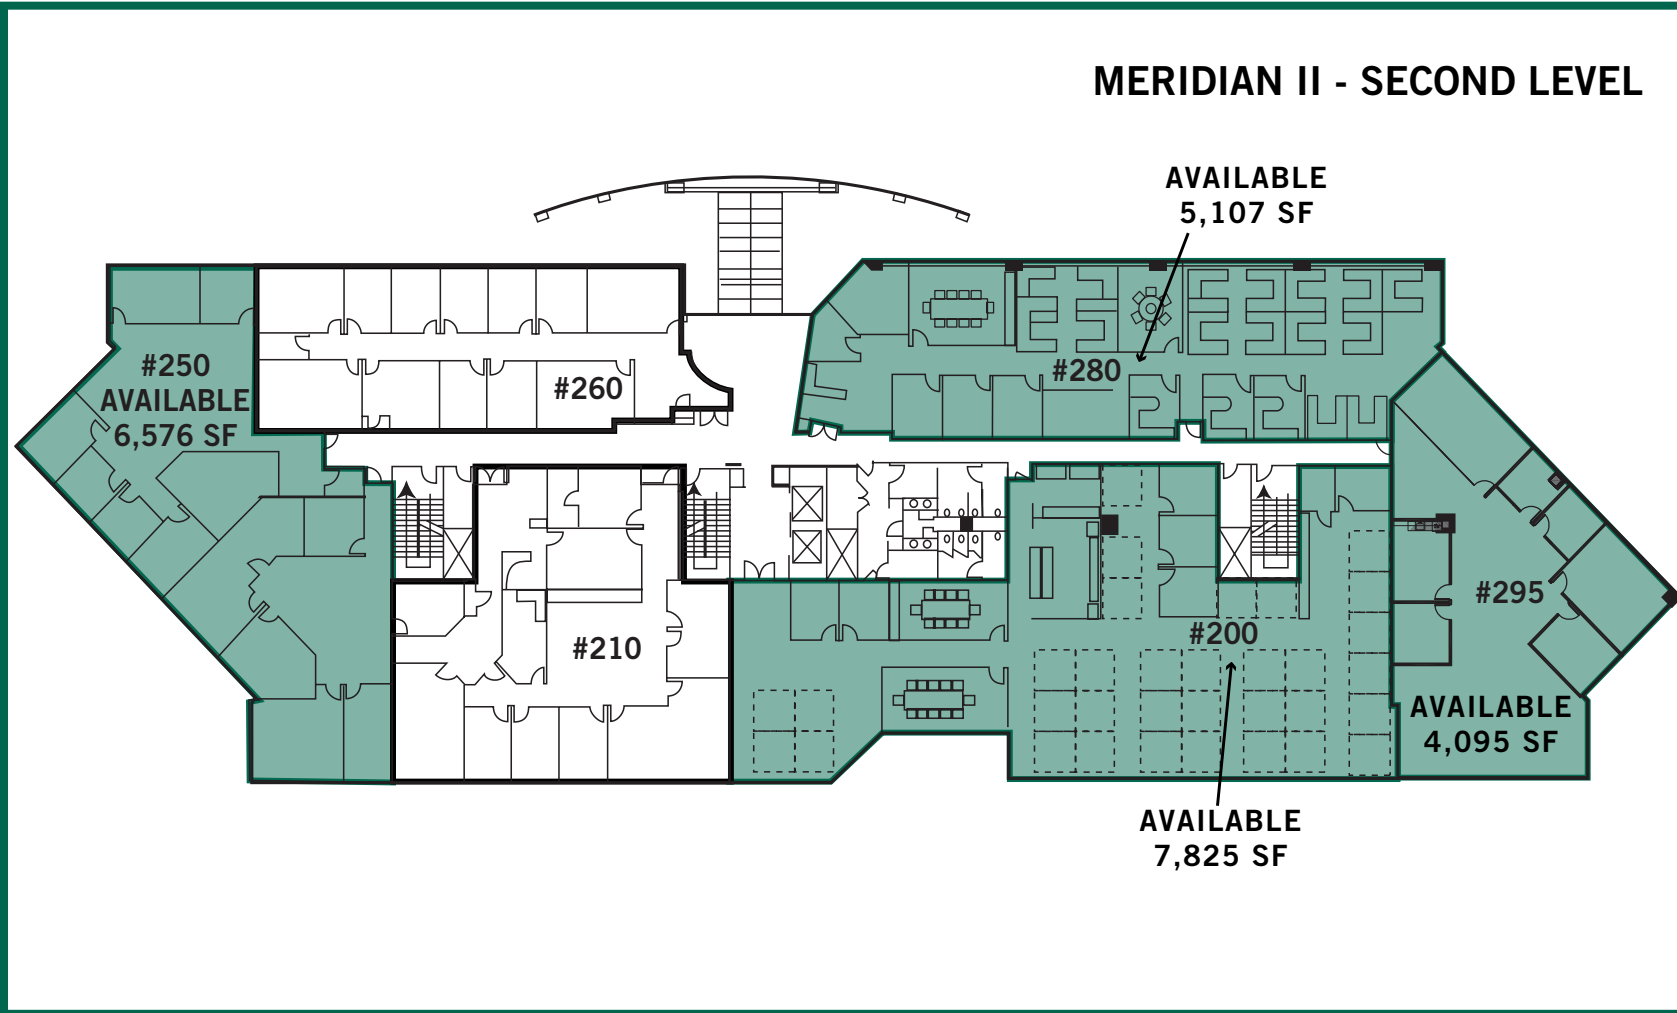

- Leased
- Vacant

Meridian Corporate Center 1 & 2 | 9780 & 9800 Pyramid Ct, Englewood, CO

MERIDIAN I - FOURTH LEVEL

BUILDING DETAILS

Property Overview	
Meridian I	117,556 sq. ft.
Meridian II	120,332 sq. ft.
Total GLA	237,888 sq. ft.
Stories	4
Parking (I / II)	523 / 436
Space Available	
1 - First Floor	711 - 15,365 sq. ft.
1 - Second Floor	31,825 sq. ft.
1 - Third Floor	2,436 - 7,083 sq. ft.
1 - Fourth Floor	6,256 - 8,325 sq. ft.
2 - First Floor	6,083 sq. ft.
2 - Second Floor	4,095 - 7,825 sq. ft.

- Leased
- Vacant

Meridian Corporate Center 1 & 2 | 9780 & 9800 Pyramid Ct, Englewood, CO

MERIDIAN II - FIRST LEVEL

BUILDING DETAILS

Property Overview

Meridian I	117,556 sq. ft.
Meridian II	120,332 sq. ft.
Total GLA	237,888 sq. ft.
Stories	4
Parking (I / II)	523 / 436

Space Available

1 - First Floor	711 - 15,365 sq. ft.
1 - Second Floor	31,825 sq. ft.
1 - Third Floor	2,436 - 7,083 sq. ft.
1 - Fourth Floor	6,256 - 8,325 sq. ft.
2 - First Floor	6,083 sq. ft.
2 - Second Floor	4,095 - 7,825 sq. ft.

- Leased
- Vacant

Meridian Corporate Center 1 & 2 | 9780 & 9800 Pyramid Ct, Englewood, CO

MERIDIAN II - SECOND LEVEL

BUILDING DETAILS

Property Overview

Meridian I	117,556 sq. ft.
Meridian II	120,332 sq. ft.
Total GLA	237,888 sq. ft.
Stories	4
Parking (I / II)	523 / 436