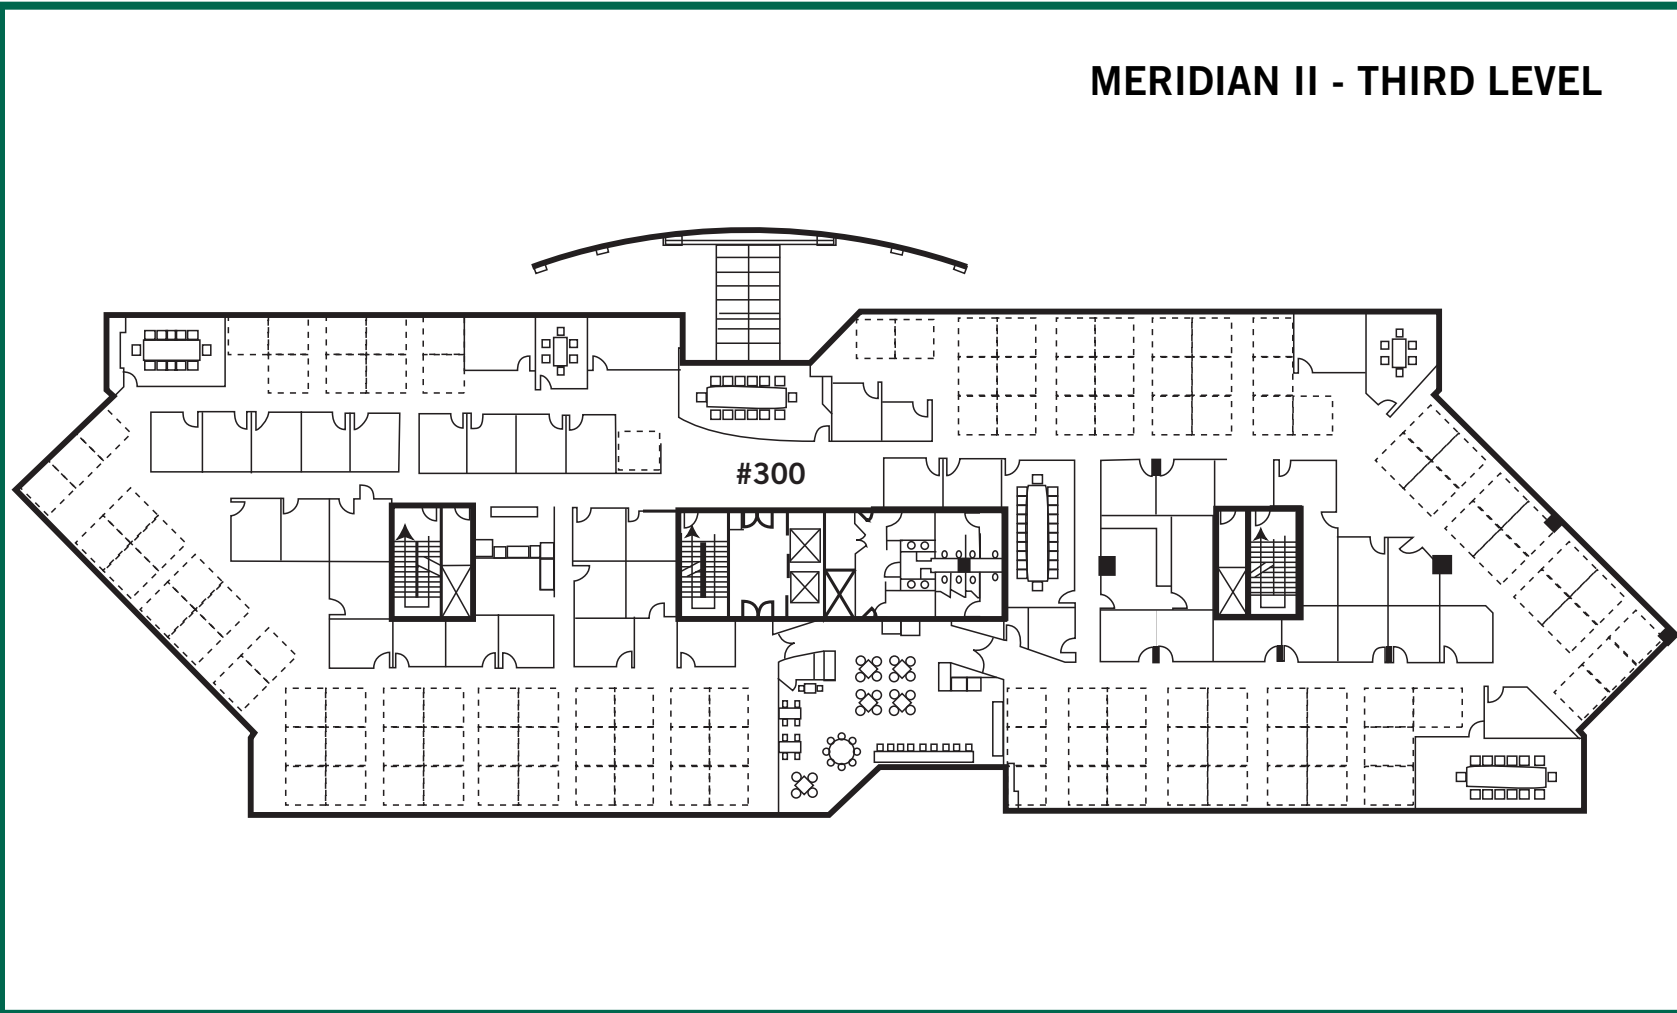

Meridian Corporate Center 1 & 2 | 9780 & 9800 Pyramid Ct, Englewood, CO

MERIDIAN II - THIRD LEVEL

BUILDING DETAILS

Property Overview

Meridian I	117,556 sq. ft.
Meridian II	120,332 sq. ft.
Total GLA	237,888 sq. ft.
Stories	4
Parking (I / II)	523 / 436

Space Available

1 - First Floor	711 - 15,365 sq. ft.
1 - Second Floor	31,825 sq. ft.
1 - Third Floor	2,436 - 7,083 sq. ft.
1 - Fourth Floor	6,256 - 8,325 sq. ft.
2 - First Floor	6,083 sq. ft.
2 - Second Floor	4,095 - 7,825 sq. ft.

- ☐ Leased
- ☒ Vacant