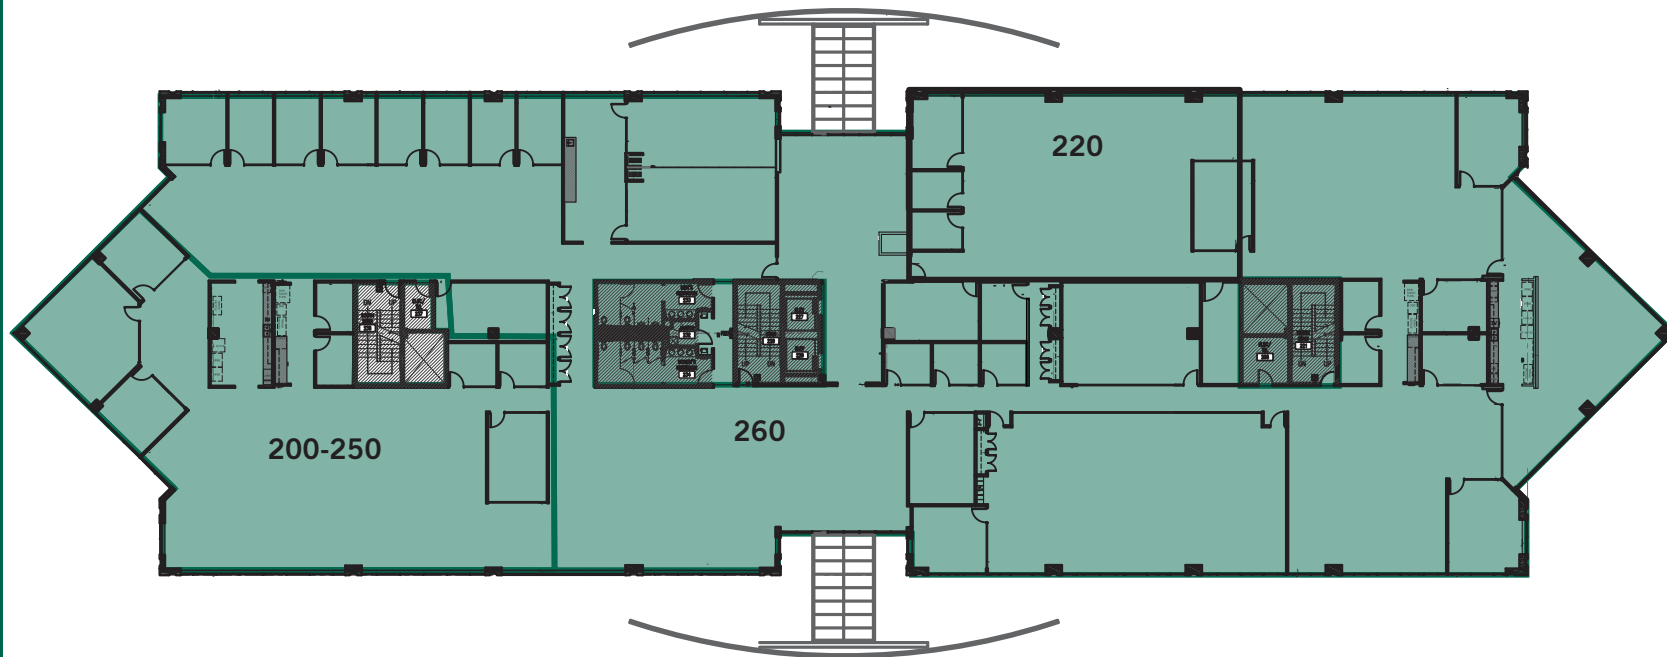

Meridian Corporate Center I & II | 9780 & 9800 Pyramid Ct, Englewood, CO

MERIDIAN I - FIRST LEVEL

100, 110, 130, 150
AVAILABLE
TOTAL 22,094 SF

BUILDING DETAILS

Property Overview

Meridian I	117,556 sq. ft.
Meridian II	120,332 sq. ft.
Total GLA	237,888 sq. ft.
Stories	4
Parking (I / II)	523 / 436

Space Available

1 - First Floor	711 - 15,365 sq. ft.
1 - Second Floor	31,825 sq. ft.
1 - Third Floor	2,436 - 7,083 sq. ft.
1 - Fourth Floor	6,256 - 8,325 sq. ft.
2 - First Floor	6,083 sq. ft.
2 - Second Floor	4,095 - 7,825 sq. ft.

- Leased
- Vacant

Meridian Corporate Center 1 & 2 | 9780 & 9800 Pyramid Ct, Englewood, CO

MERIDIAN I - SECOND LEVEL

220, 250, 260
AVAILABLE
TOTAL 31,825 SF

BUILDING DETAILS

Property Overview

Meridian I	117,556 sq. ft.
Meridian II	120,332 sq. ft.
Total GLA	237,888 sq. ft.
Stories	4
Parking (I / II)	523 / 436