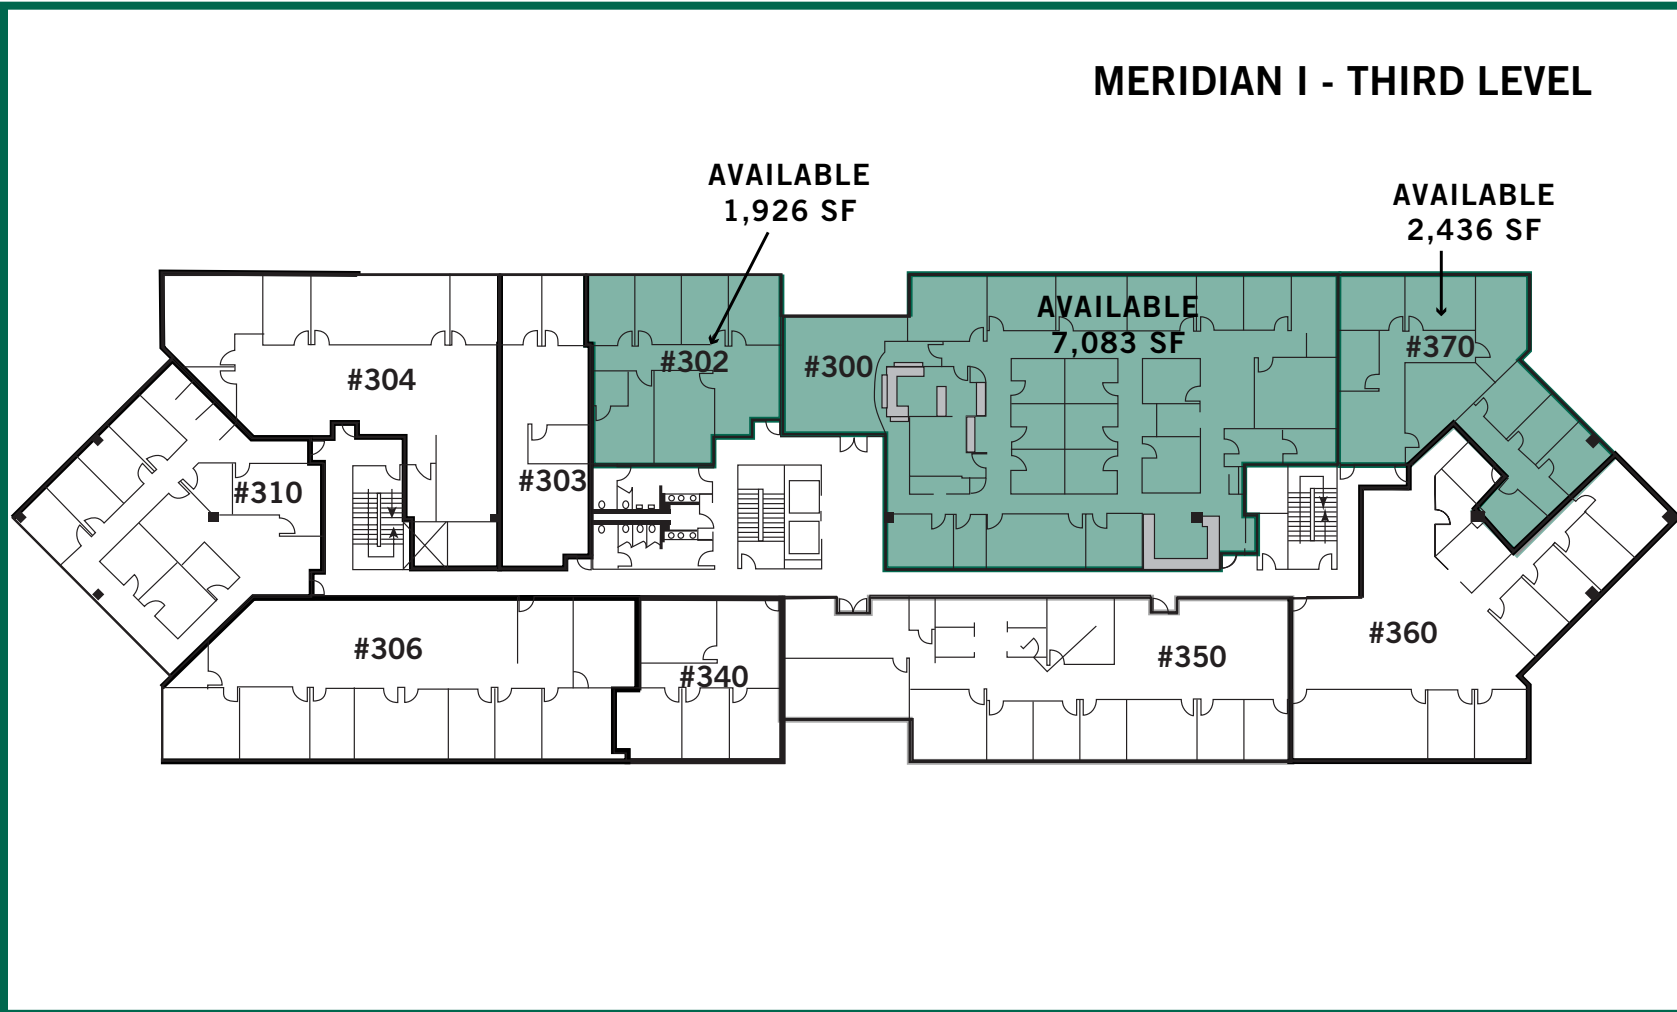

Space Available

1 - First Floor	711 - 15,365 sq. ft.
1 - Second Floor	31,825 sq. ft.
1 - Third Floor	2,436 - 7,083 sq. ft.
1 - Fourth Floor	6,256 - 8,325 sq. ft.
2 - First Floor	6,083 sq. ft.
2 - Second Floor	4,095 - 7,825 sq. ft.

- Leased
- Vacant

Meridian Corporate Center 1 & 2 | 9780 & 9800 Pyramid Ct, Englewood, CO

MERIDIAN I - SECOND LEVEL

220, 250, 260
AVAILABLE
TOTAL 31,825 SF

BUILDING DETAILS

Property Overview

Meridian I	117,556 sq. ft.
Meridian II	120,332 sq. ft.
Total GLA	237,888 sq. ft.
Stories	4
Parking (I / II)	523 / 436

- Leased
- Vacant

Meridian Corporate Center 1 & 2 | 9780 & 9800 Pyramid Ct, Englewood, CO

MERIDIAN I - THIRD LEVEL

BUILDING DETAILS

Property Overview	
Meridian I	117,556 sq. ft.
Meridian II	120,332 sq. ft.
Total GLA	237,888 sq. ft.
Stories	4
Parking (I / II)	523 / 436
Space Available	
1 - First Floor	711 - 15,365 sq. ft.
1 - Second Floor	31,825 sq. ft.
1 - Third Floor	2,436 - 7,083 sq. ft.
1 - Fourth Floor	6,256 - 8,325 sq. ft.
2 - First Floor	6,083 sq. ft.
2 - Second Floor	4,095 - 7,825 sq. ft.